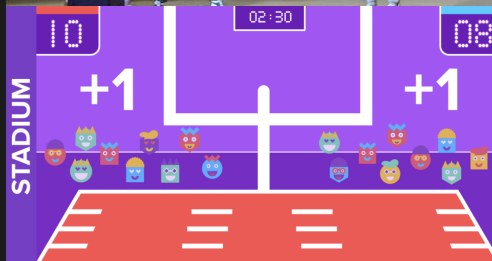

INTERACTIVE PLAYGROUND

ANIMATION®

The "Interactive Playroom" is an intelligent interactive environment that understands and responds instantaneously to players' actions and interactions.

Using information it receives from 3D cameras, images of the interactive games are projected on a wall. Powerful lighting and sound systems respond in real time, providing an unseen immersion in the game.

The Interactive Playroom comes with an extensive library of games that motivate both children and adults to move, play and learn.

TECHNICAL INFO

Space required:

minimum : 5 x 6 ms x 3.2 ms H
best : 6 x 7 m x 4 m H
Indoor only

Power supply:

1 x 240 volts, 2000 watts

Projector:

7500 ansi lumen

Sound

2 x 300 Watts

Light:

6 ledpars