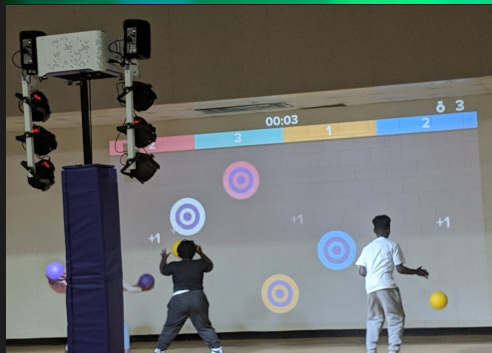

INTERACTIVE PLAYGROUND

ANIMATION®

The "Interactive Playroom" is an intelligent interactive environment that understands and responds instantaneously to players' actions and interactions.

Using information it receives from 3D cameras, images of the interactive games are projected on a wall. Powerful lighting and sound systems respond in real time, providing an unseen immersion in the game.

The Interactive Playroom comes with an extensive library of games that motivate both children and adults to move, play and learn.

TECHNICAL INFO

Space required:

minimum : 5 x 6 ms x 3.2 ms H
best : 6 x 7 m x 4 m H
Indoor only